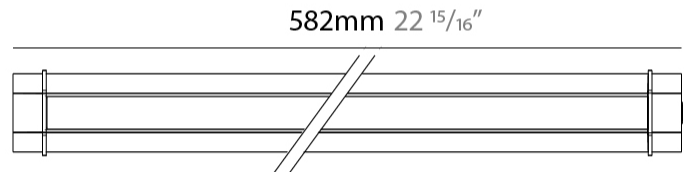

GENERAL

Series: Esagono
Brand: Platek
Division: Exterior
Mounting Type: Portable
Mounting Location: Above Ground
Subcategory: Wallwash

PHYSICAL

Shape: Abstract
Length (mm): 582
Length (in): 22 ¹⁵/₁₆
Width (mm): 45
Width (in): 1 ³/₄
Height (mm): 45
Height (in): 1 ³/₄
Light Distribution: Adjustable / Direct
Weight (kg): 1.65
Weight (lbs): 3.64
Screws: A4 stainless steel
Diffuser: Frosted PMMA
Gasket: Gore-Tex (R)
[Fixture Finish: GRY / BRZ](#)
Fixture Material: Extruded Aluminum
Cable Details: Power Cable - 5000mm / 3 x 1mm^2

ELECTRICAL

Lamp Type: LED
Input Wattage (W): 11
Total Output Wattage (W): 10
Dimming: Non-Dimmable
Driver Included: Yes
Driver Location: Integrated
Driver Type: Constant Voltage - Universal
Driver Class: Class 2
Input Voltage (V): 120 - 277
Output Voltage (V): 24
Upon Request: (Not included - see components [IP65 or higher enclosure to be supplied by others]) Remote: 0-10Vdc dimming / Phase dimming 120Vac only

LED

[Color Temperature (°K): 3000 / 4000](#)
Max. Delivered Lumen (lm): 375 / 390
Nominal Lumen (lm): 790 / 820
CRI: >80 CRI
Lamp Life (hrs): 60000

OPTICAL

Beam Angle: Diffused
Adjustability: Rotating

RATINGS AND CERTIFICATIONS

Certified By: Certified for North American Standards
IP rating: IP65
IK Rating: IK05
Upon Request: Higher Maximum Ambient Temperature

PROJECT	_____
TYPE	_____
SPECIFIER	_____
QUANTITY	_____
DATE	_____